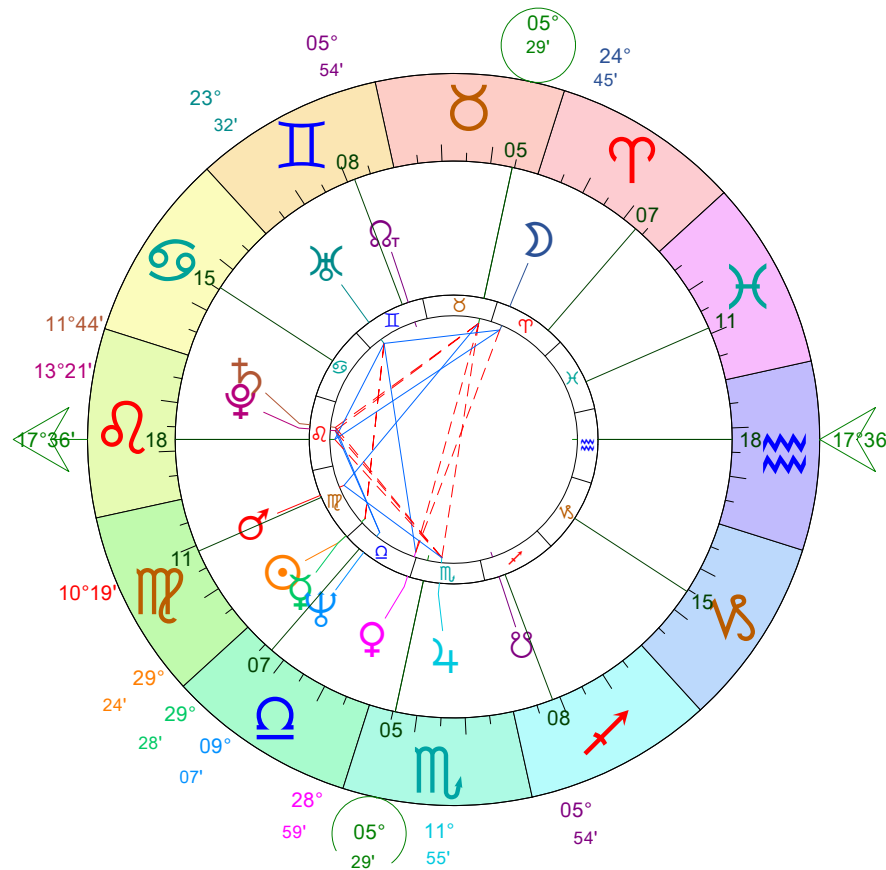

CLINTON Bill

1st Chart

CLINTON Bill  
CLINTON Hillary

Composite Chart

19.Aug.1946 08h 51 (14h 51 UT)  
CLINTON Hillary

93W36 - 33N40 HOPE -ARKANSAS  
2nd Chart

26.Oct.1947 20h 00 (02h 00 UT)

87W45 - 41N50 CHICAGO -ILLINOIS