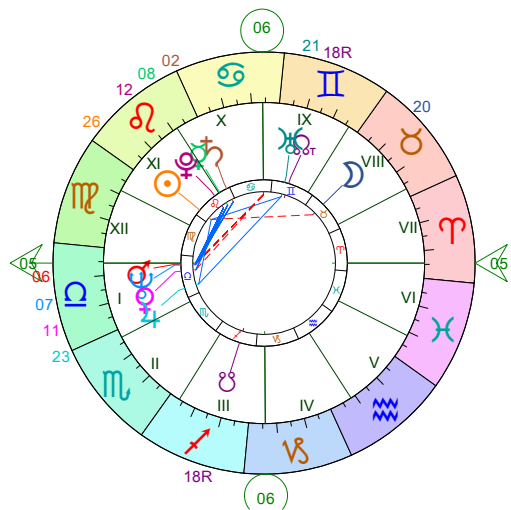

CLINTON Bill

1st Chart

CLINTON Bill  
CLINTON Hillary

Composite Chart

19.Aug.1946 08h 51 (14h 51 UT)  
CLINTON Hillary

93W36 - 33N40 HOPE -ARKANSAS  
2nd Chart

26.Oct.1947 20h 00 (02h 00 UT)

87W45 - 41N50 CHICAGO -ILLINOIS