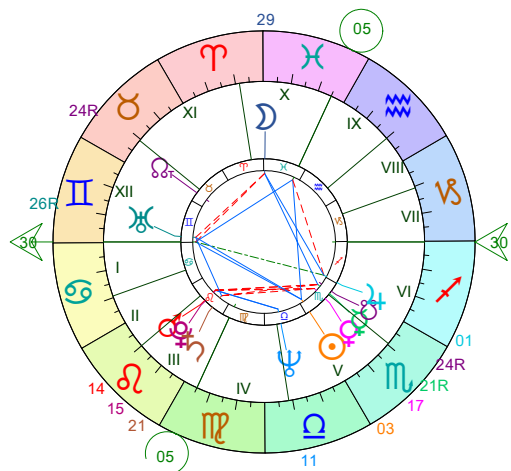

CLINTON Bill

1st Chart

CLINTON Bill  
CLINTON Hillary

Composite Chart

19.Aug.1946 08h 51 (14h 51 UT)  
CLINTON Hillary

93W36 - 33N40 HOPE -ARKANSAS  
2nd Chart

26.Oct.1947 20h 00 (02h 00 UT)

87W45 - 41N50 CHICAGO -ILLINOIS